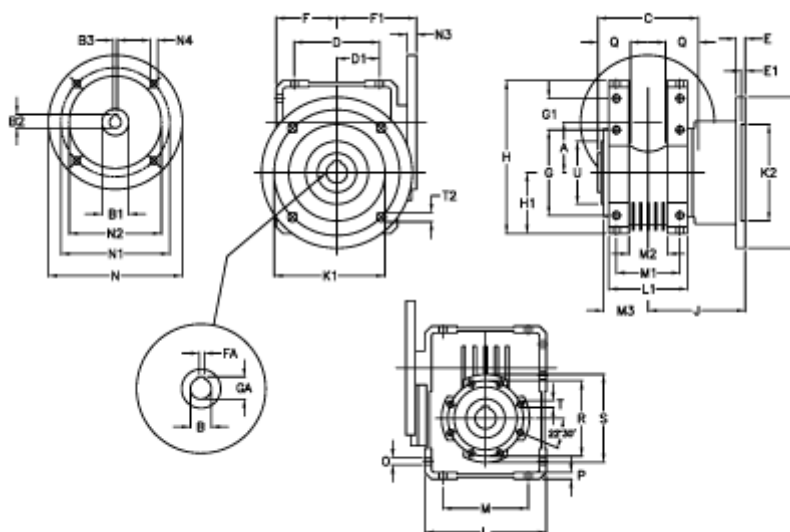

Article number: 392208605643636

Description: Worm Gear with Torque Limiter  
W86 L2-UF-56-P90 B14

## Measures

A = 86.90	E = 15	H = 245.5	M = 144	N4 = 8,5	U = 110
B = 35	E1 = 6	H1 = 100.0	M1 = 101	O = 11.5	
B1 E7 = 24	F = 100	J = 151.0	M2 = 57	P = 11	
B2 = 27.3	F1 = 128	K = 210	M3 = 65	Q = 45	
B3 H9 = 8	FA = 10	K1 = 176	N = 140	R = 130	
C = 140	G = 144	K2 = 152	N1 = 115	S = 150	
D = 144.0	G1 = 45.5	L = 200	N2 = 95	T = M10x18	
D1 = 72.0	GA = 38.3	L1 = 125	N3 = 7.5	T2 = 12.5	